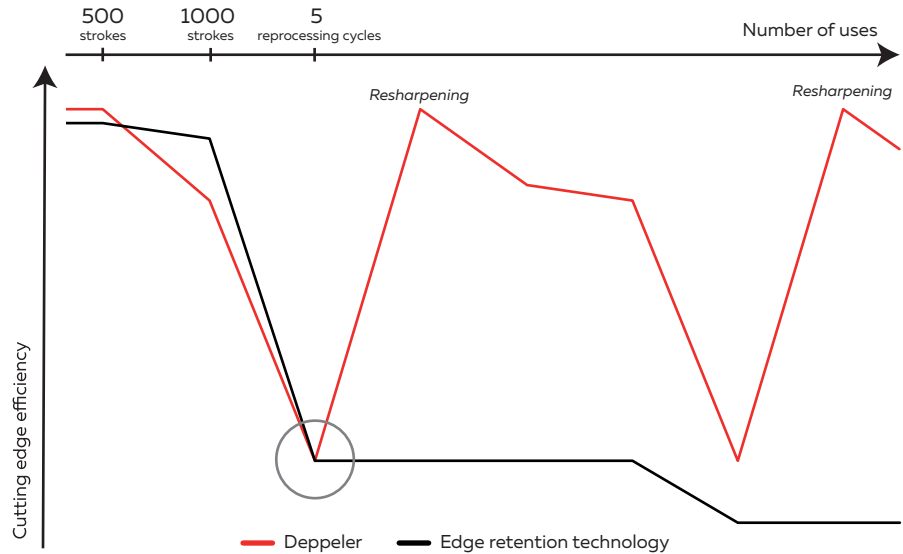

DEPPELER

Signature of excellence

SHARPENING
SOLUTIONS

WHY CHOOSE INSTRUMENTS THAT CAN BE RESHARPENED?

A study tested and compared Deppeler instruments and instruments that cannot be resharpened. The results show that, after 1000 strokes on dentin and five reprocessing cycles, all instruments have lost about 75% of their effectiveness.

At this stage, if the practitioner uses an instrument that cannot be resharpened, the blunt instrument will continue losing its efficiency.

If the practitioner uses a Deppeler instrument, the cutting edge can be **resharpened to regain optimal sharpness and comfort.**

Schmidlin et. al.: In vitro evaluation of 3 curettes with edge retention technology after extended use. SSO Journal 119: 1200-1207. (12/2009)

Flexibility

The working parts of resharpenable instruments are more flexible and less likely to break in the patient mouth.

Efficiency

A bare steel edge is more efficient than a coated edge.

Savings

Resharpenable instruments need to be replaced less frequently. Their cost is lower in the long run.

Sustainability

In addition to having to purchase instruments less frequently, all-steel instruments are also easier to recycle.